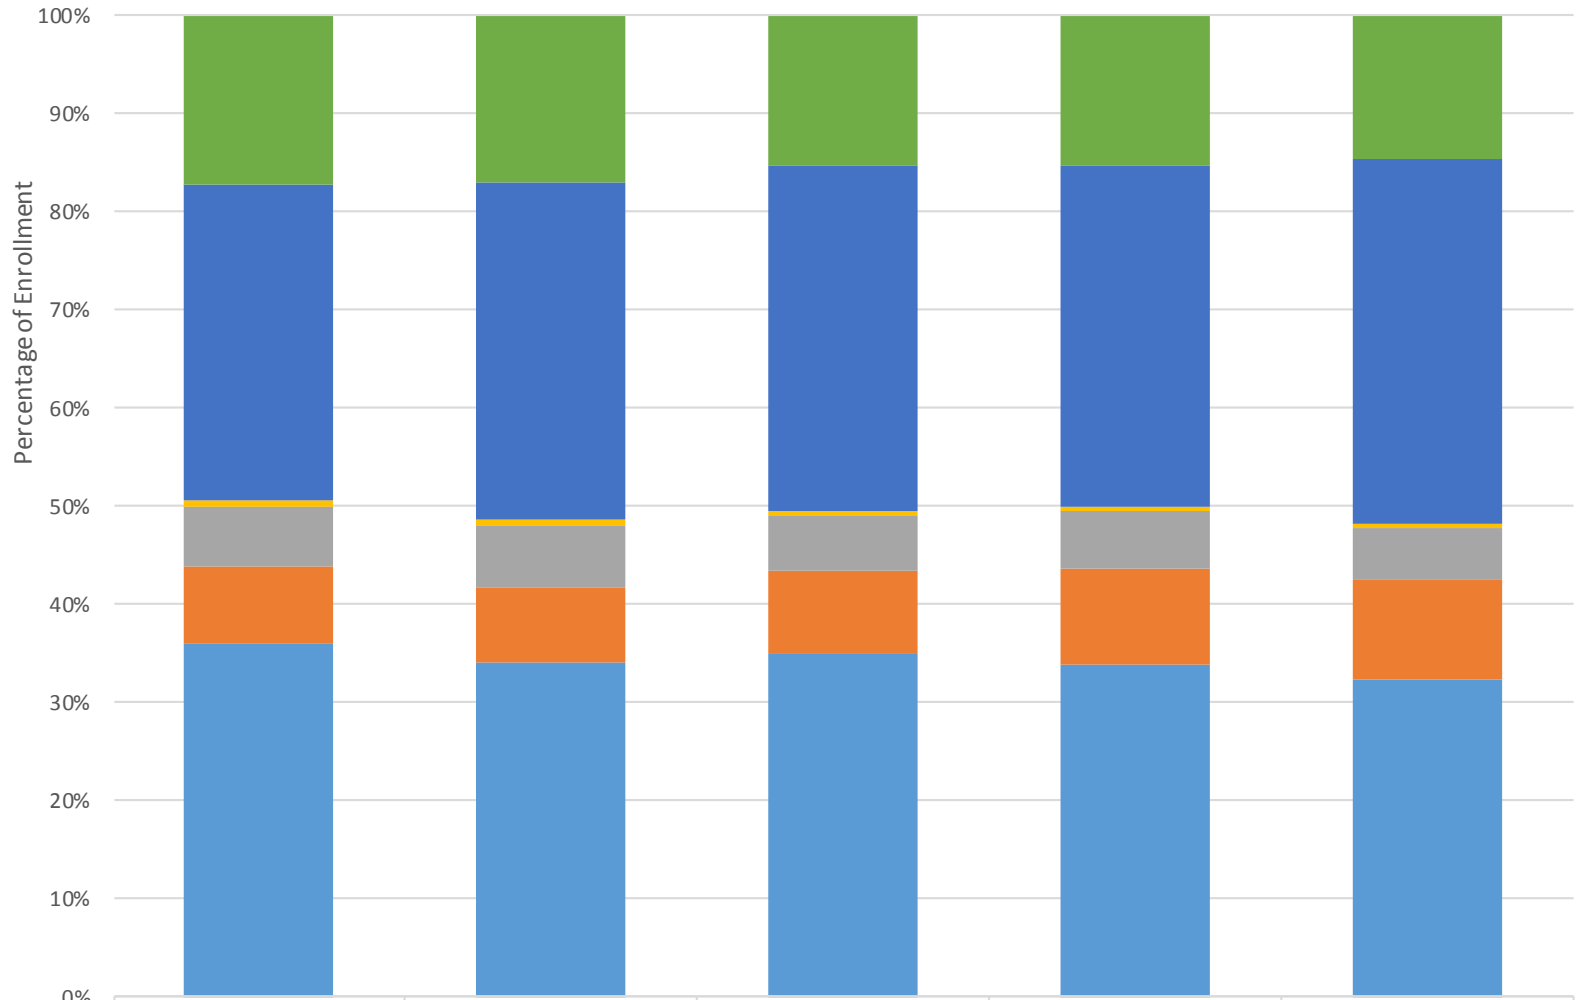

Enrollment Trends by Cañada Service Area, Other San Mateo County, and Outside San Mateo County

	Fall 2011	Fall 2012	Fall 2013	Fall 2014	Fall 2015
Outside San Mateo County	1,254	1,173	1,043	1,076	1,028
Other San Mateo County	2,331	2,383	2,401	2,425	2,599
Pascadero-La Honda	43	46	34	35	35
Menlo Atherton Area	443	436	381	414	355
East Palo Alto/Palo Alto	569	524	584	684	726
Redwood City	2,609	2,365	2,385	2,365	2,261