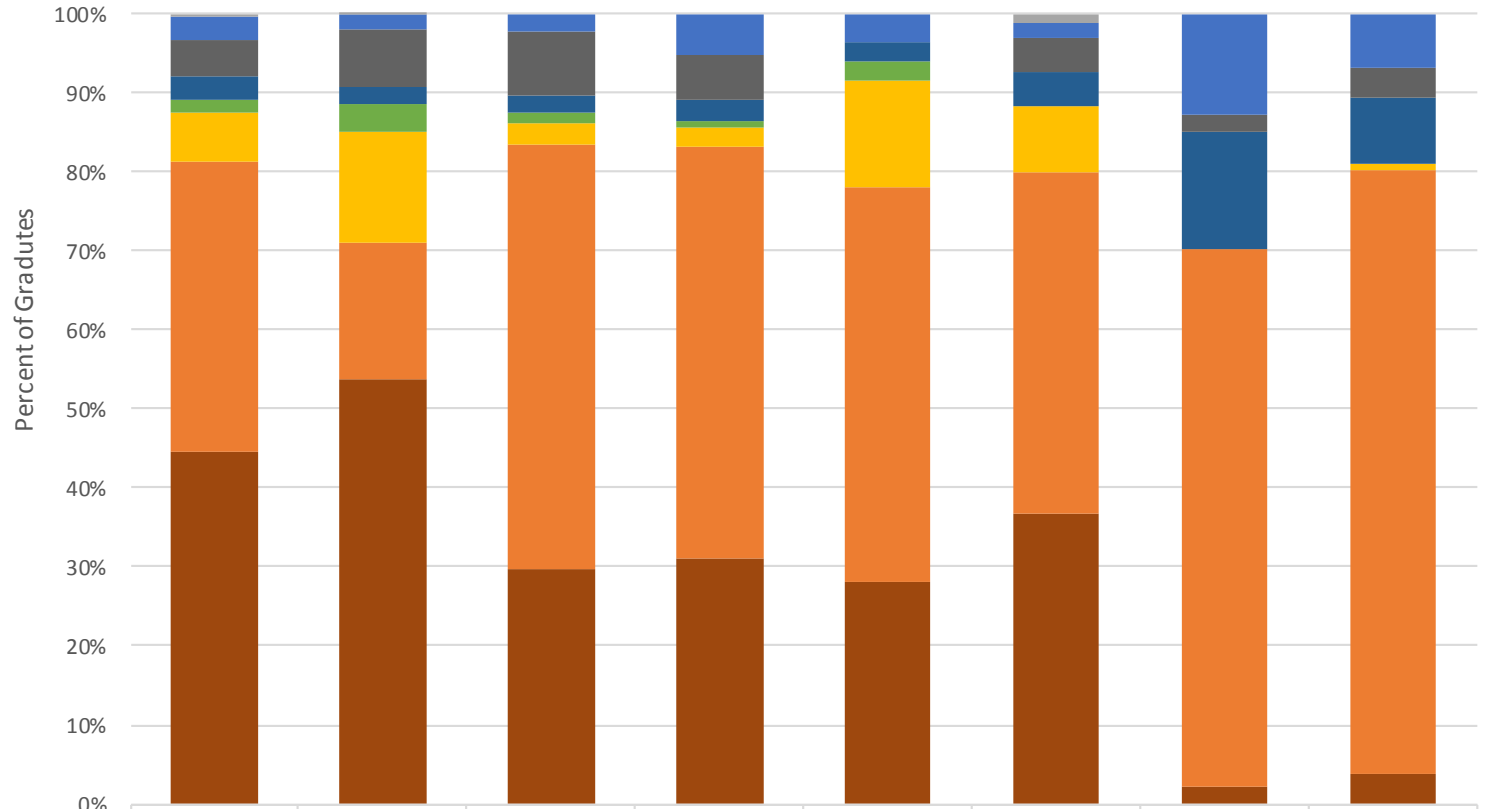

## Sequoia Union High School District Graduates with UC and CSU Requirements, by High School and by Ethnicity, 2015-16

	Menlo-Atherton High	Carlmont High	Sequoia High	Woodside High	Summit Preparatory Charter High	Everest Public High	East Palo Alto Academy	Redwood High
■ Not Reported								
■ American Indian or Alaska Native, Not Hispanic	1	1	0	0	0	1	0	0
■ Pacific Islander, Not Hispanic	14	8	9	18	3	2	6	9
■ Two or More Races	19	36	33	19	0	4	1	5
■ African American, Not Hispanic	14	11	9	9	2	4	7	11
■ Filipino, Not Hispanic	7	17	6	3	2	0	0	0
■ Asian, Not Hispanic	27	68	11	8	11	8	0	1
■ Hispanic or Latino, of Any Race	160	84	220	178	41	41	32	101
■ White, Not Hispanic	194	261	122	106	23	35	1	5