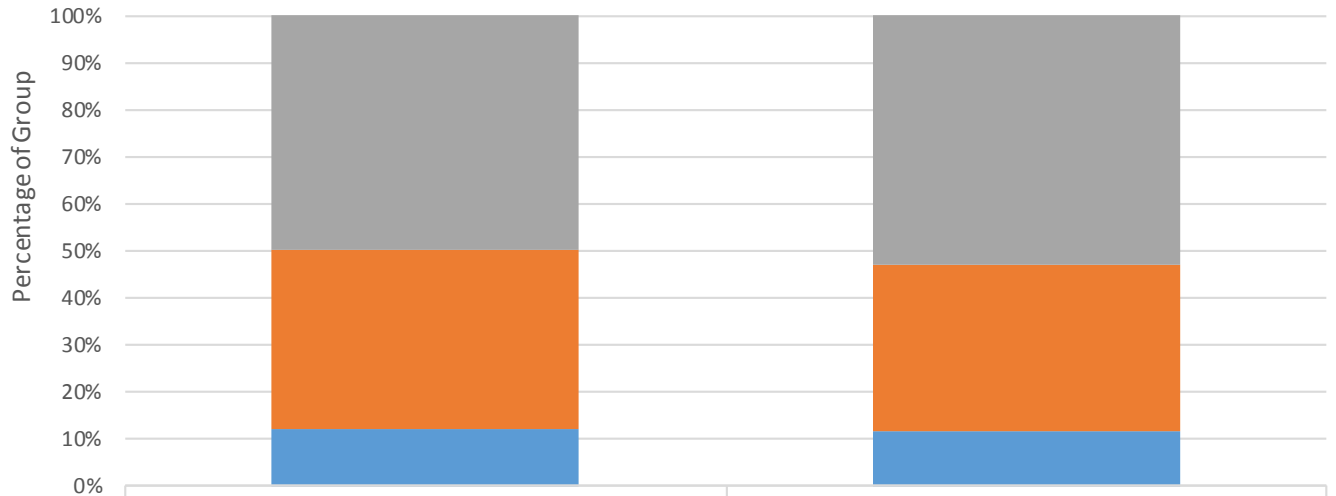

Educational Level in San Mateo County, by Gender, 2015 (Age group 25+)

	Males	Females
■ 2015 College Degree	131,748	148,668
■ 2015 High School Diploma	99,873	100,077
■ 2015 Less Than High School	32,108	32,135