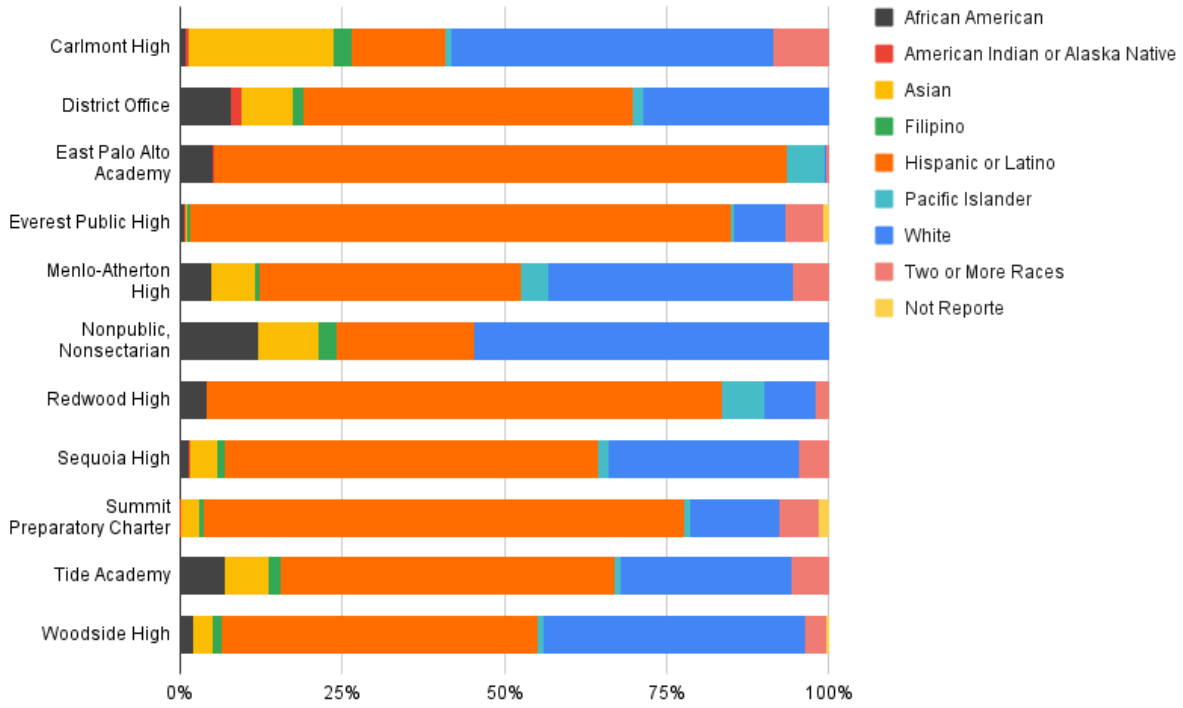

Sequoia Union High School District Enrollment by Ethnicity (2019-20)

	Total	AA/Black	American Indian/Alaska N	Asian	Filipino	Hispanic	Pacific Islander	White	>=2 Races	Not Reported
Carlmont High	2,256	19	11	504	66	322	23	1,116	195	0
District Office	63	5	1	5	1	32	1	18	0	0
East Palo Alto Academy	357	18	1	0	0	315	21	1	1	0
Everest Public High	387	2	1	1	2	323	1	31	23	3
Menlo-Atherton High	2,433	115	1	169	15	979	104	917	133	0
Nonpublic, Nonsectarian Schools	33	4	0	3	1	7	0	18	0	0
Redwood High	201	8	0	0	0	160	13	16	4	0
Sequoia High	2,041	29	5	83	27	1,172	33	598	94	0
Summit Preparatory Charter High	442	0	1	12	3	328	4	60	27	7
Tide Academy	103	7	0	7	2	53	1	27	6	0
Woodside High	1,922	36	4	58	26	937	15	776	65	5