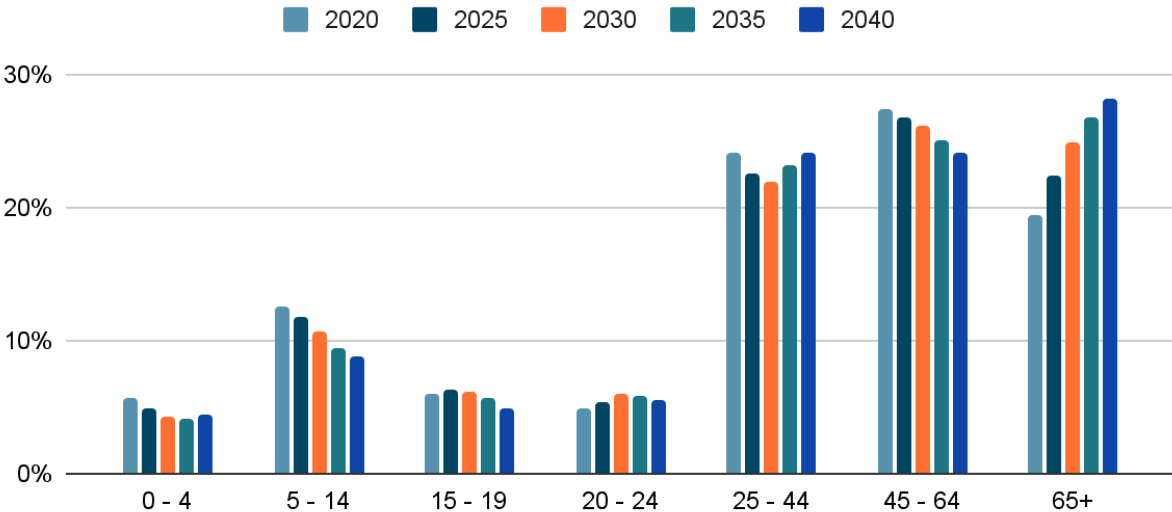

San Mateo County Population Projections by Age Group, 2020 to 2040

Source: State of California, Department of Finance, P-2B State and County Population Projections 2010-2060, <http://www.sfdirect.ca.gov>